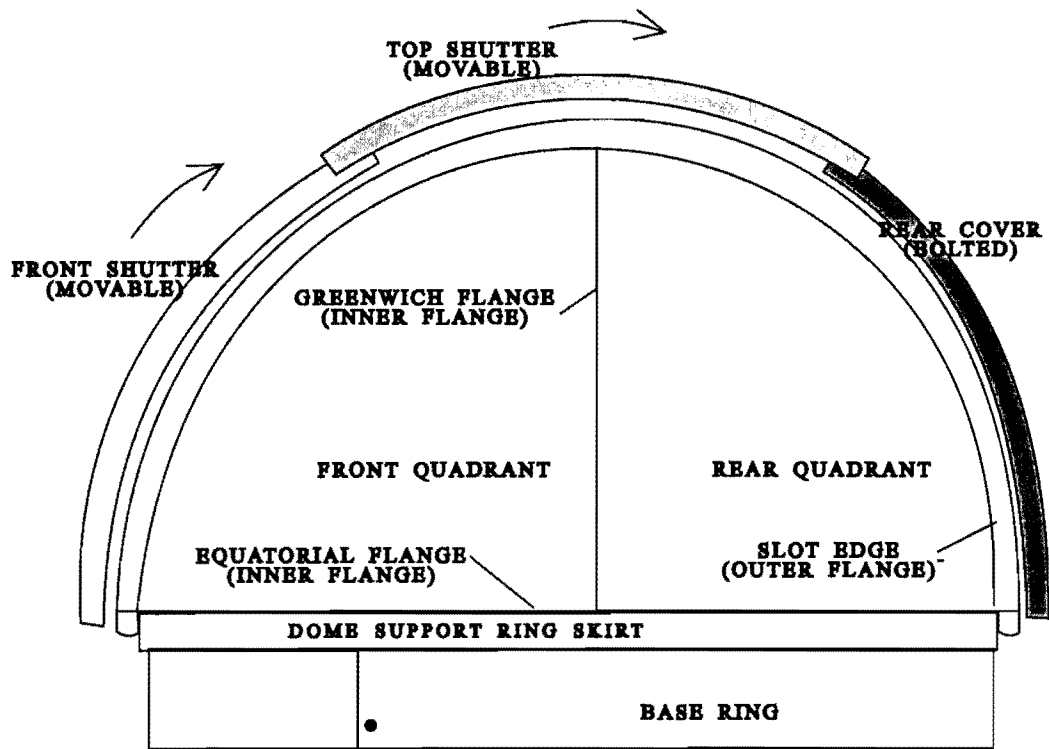

HD15 - FRONT VIEW