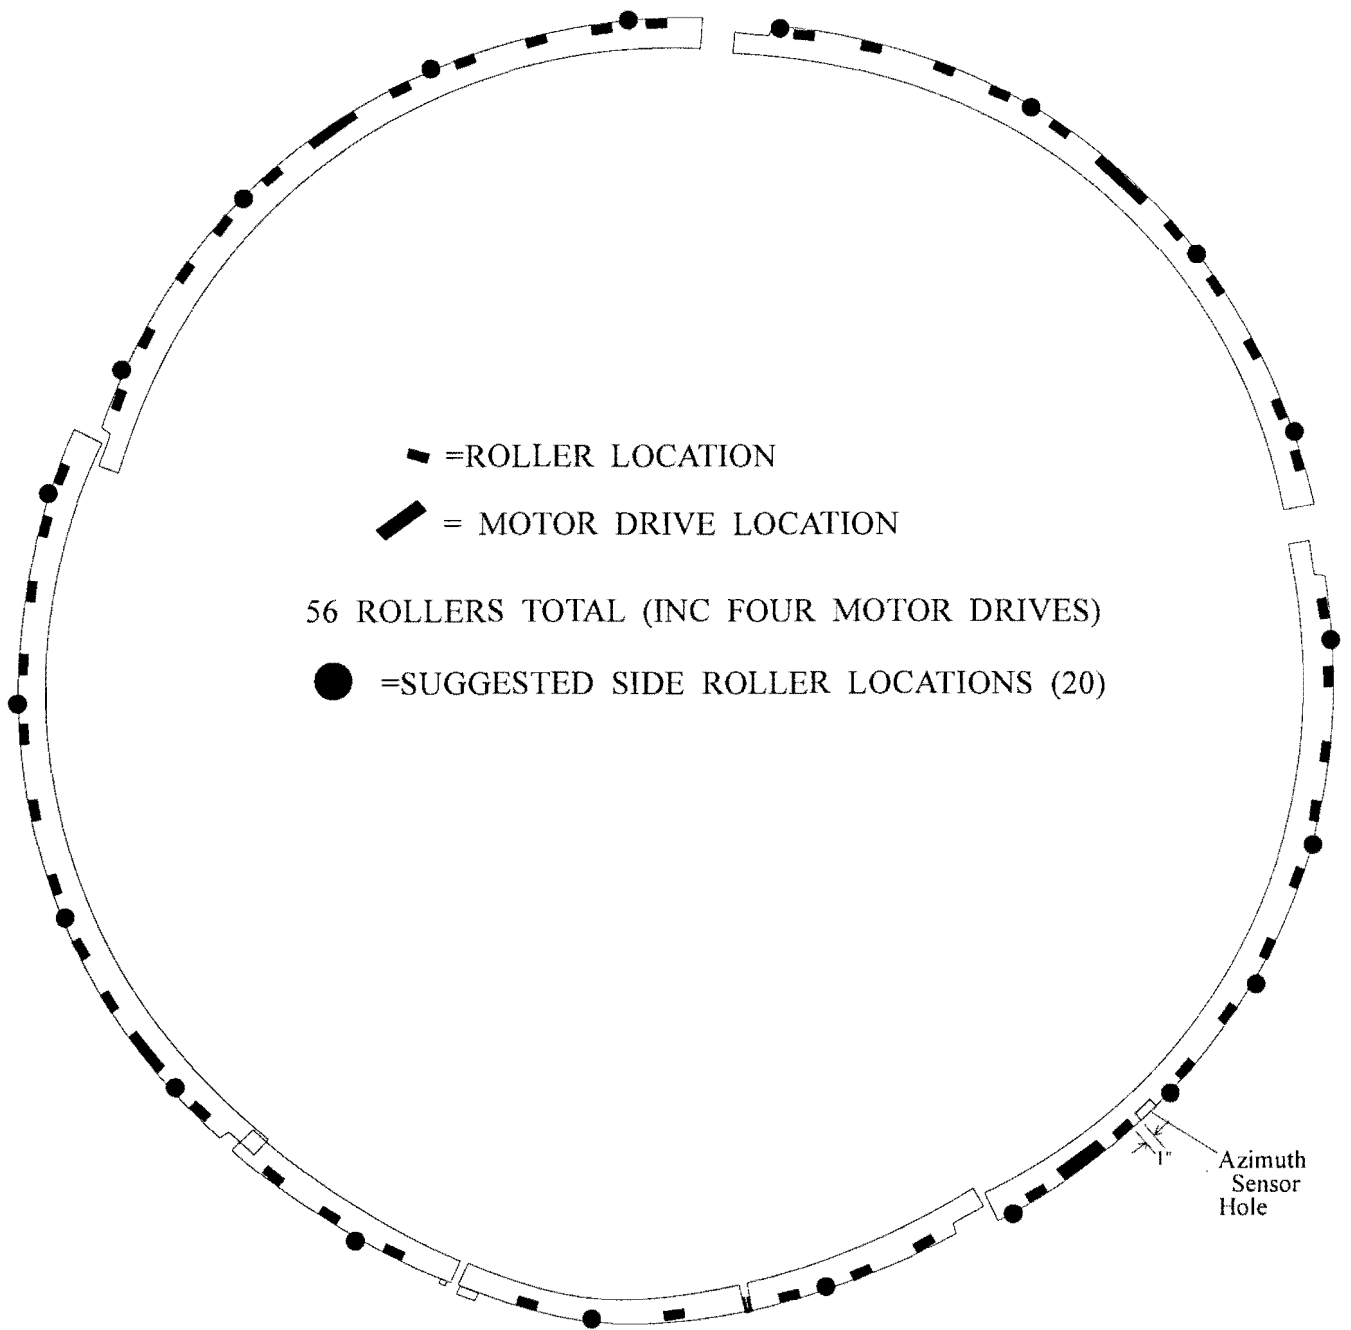

The dome sits on a 12" high base ring, and wall height of the PD-15 can be matched up with the optional circular skirt. The PD-15 can be installed at ground level on its own base structure, or can be mounted on a roof-top, tower, or other structure. The dome turns on 48 ball-bearing rollers mounted in the 12" high base ring. The standard HD-15 will meet all but the most stringent code requirements. Where needed, minor modifications can be made to meet special requirements. The base ring bottom flange (4" wide) must be securely bolted to your structure support foundation. Assembly time required: two people, three days, with additional people or equipment needed for certain steps.

Nearly 1,500 of our domes are now in use by amateur and professional astronomers around the world, a number of them HD15 models.

HD15 - FRONT VIEW

HD15 -SIDE VIEW

HD-15 Base Ring Identification (no door)
 (4 motor installation)